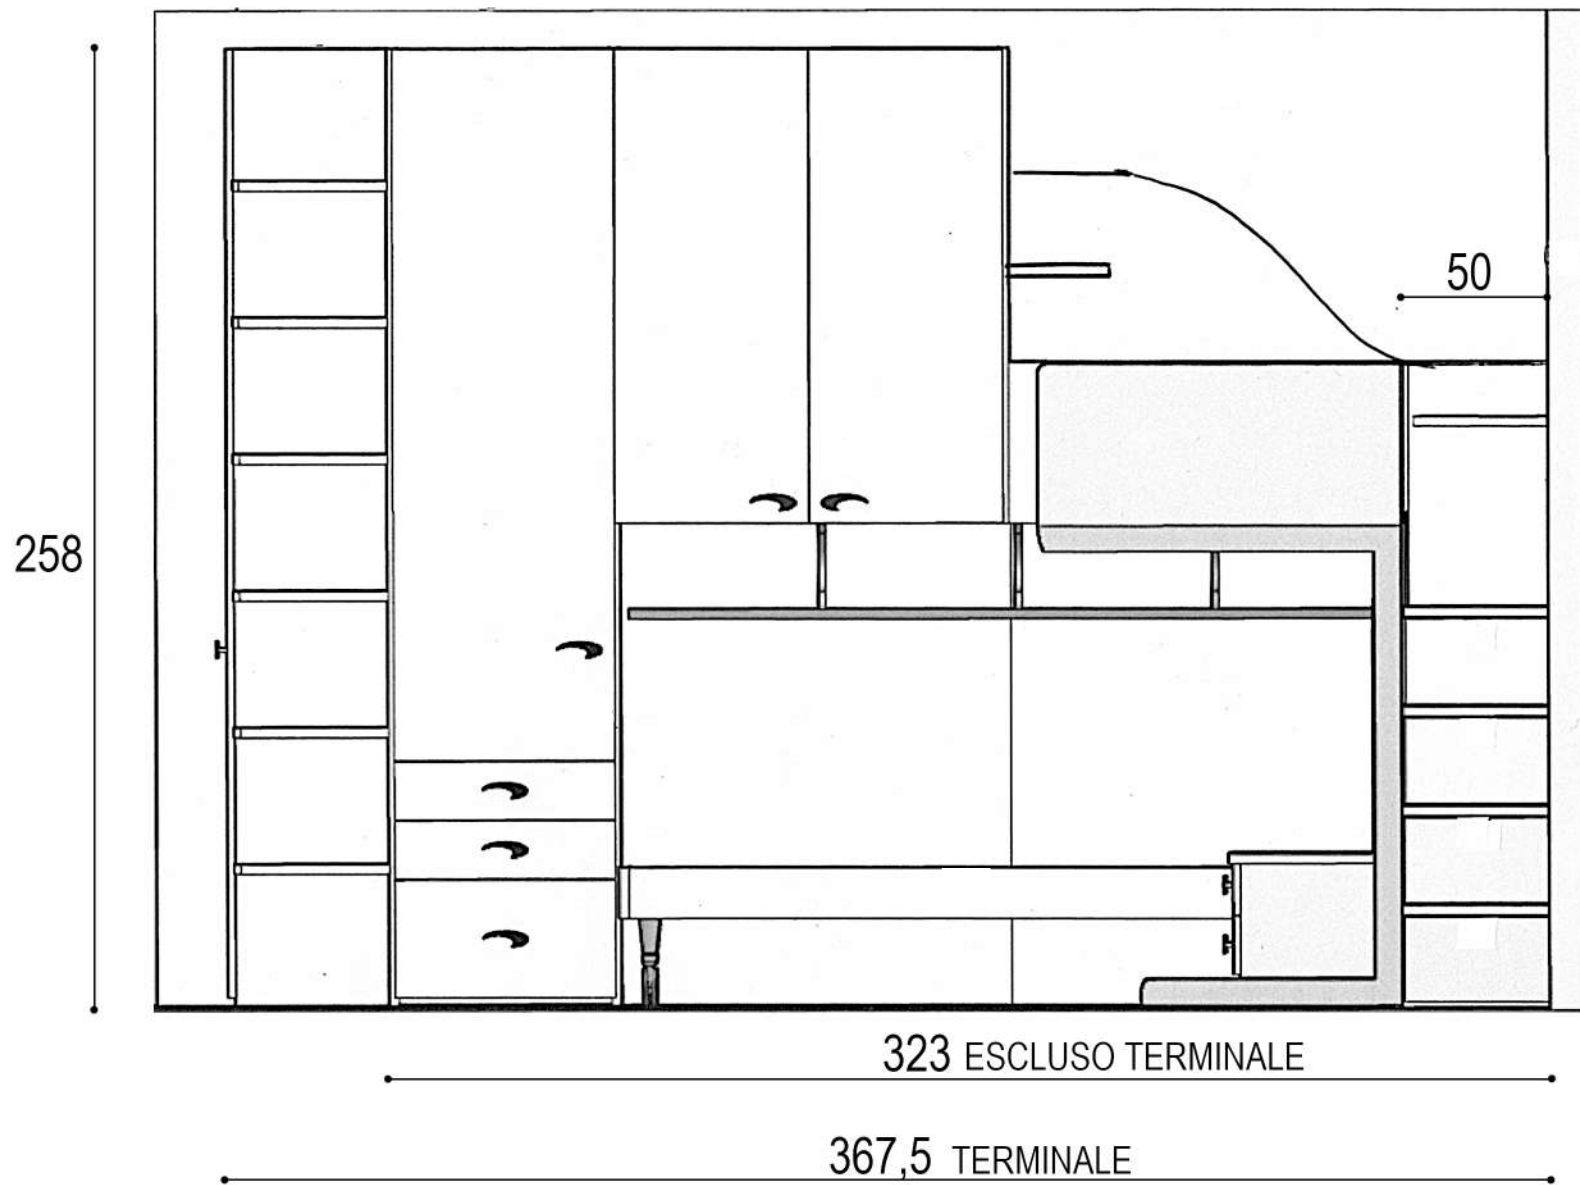

Rivenditore : Coccé Arredamenti

Località : Samarate

Marca : Moretti Compact

Modello : Malva Jolly