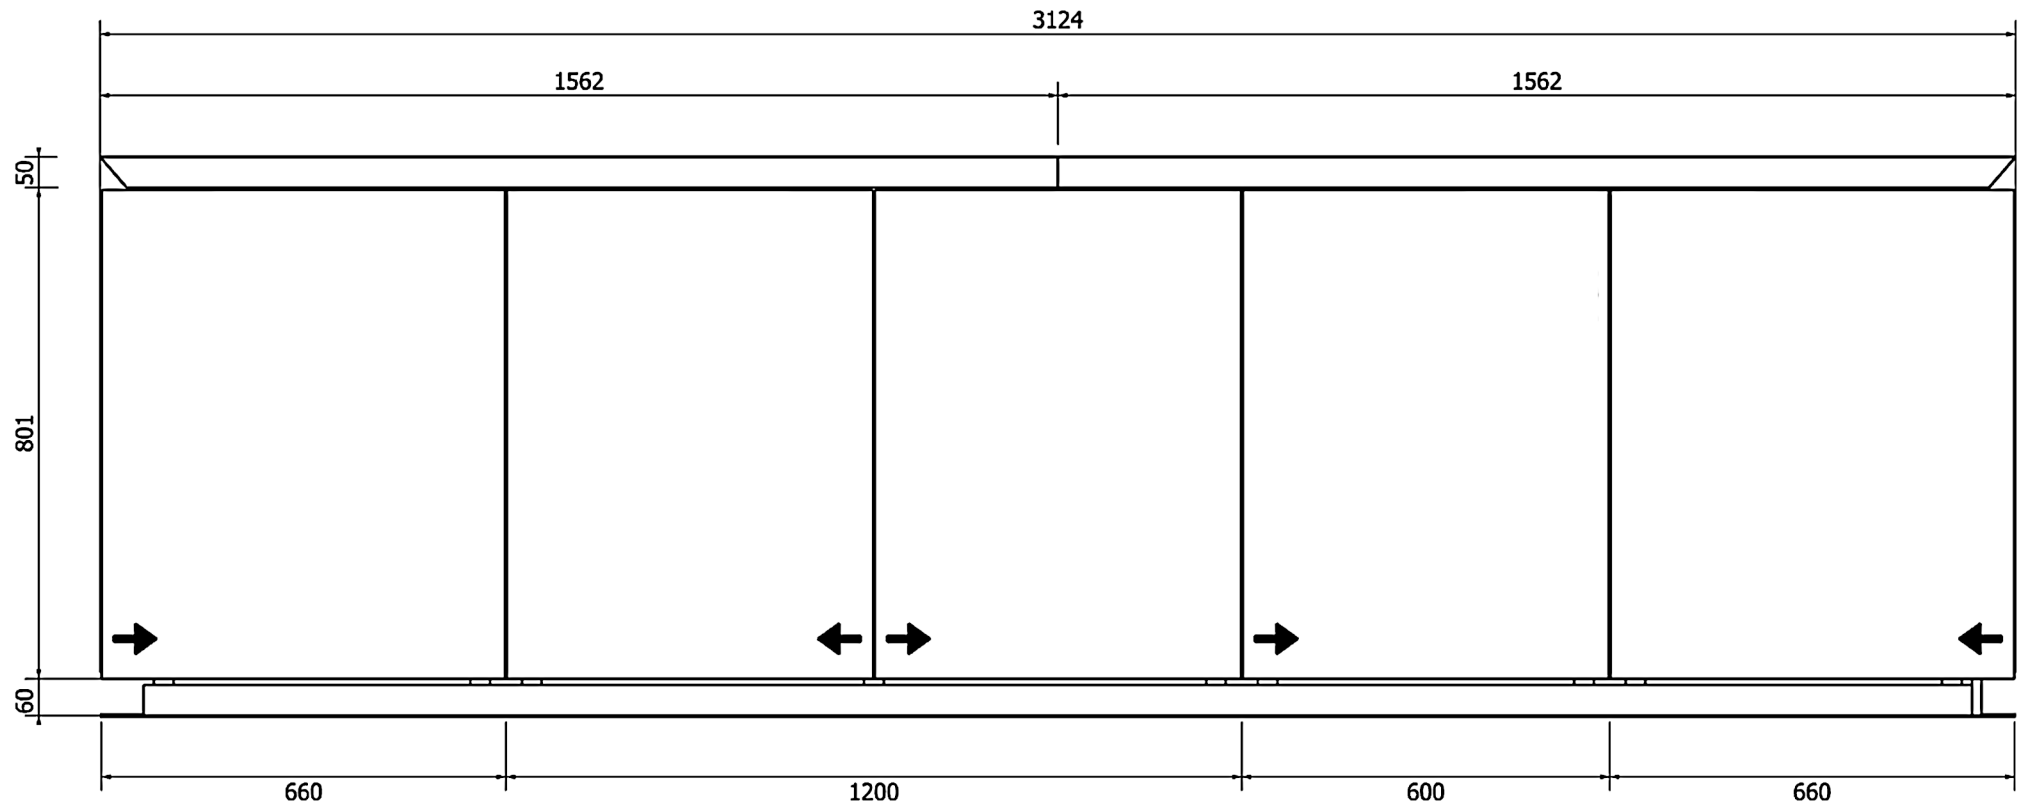

Rivenditore : Arredamenti Movalli snc

Località : Sesto Calende

Marca : Molteni&C - Dada Engineered

Modello : Intersection Isola