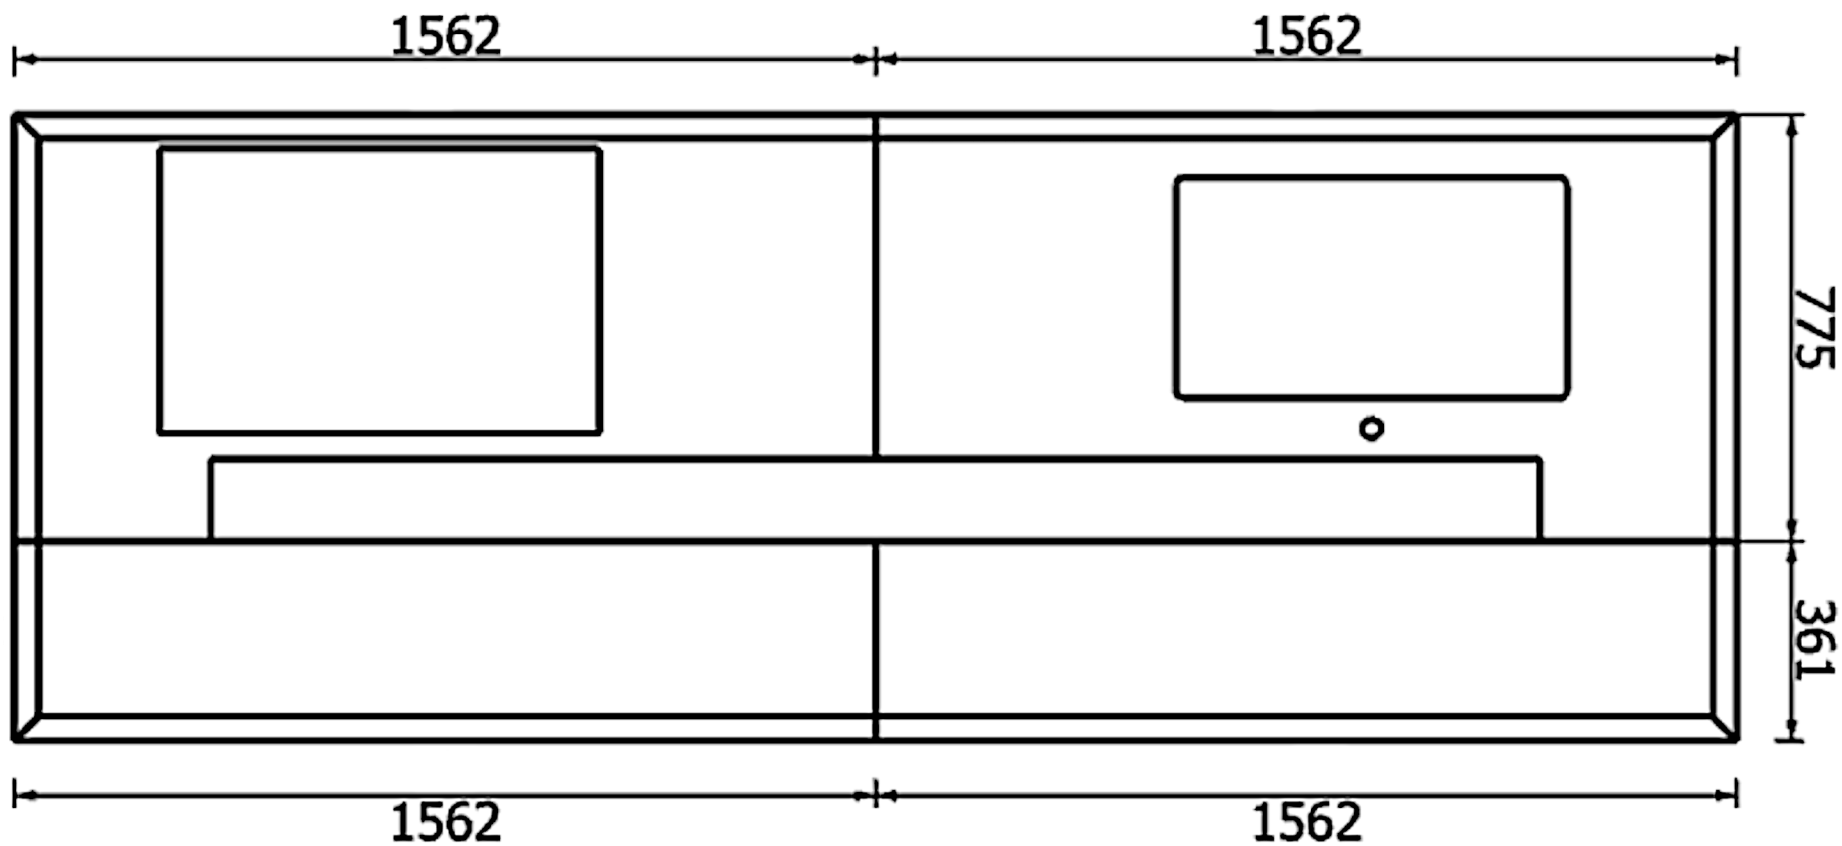

Rivenditore : Arredamenti Movalli snc

Località : Sesto Calende

Marca : Molteni&C - Dada Engineered

Modello : Intersection Isola