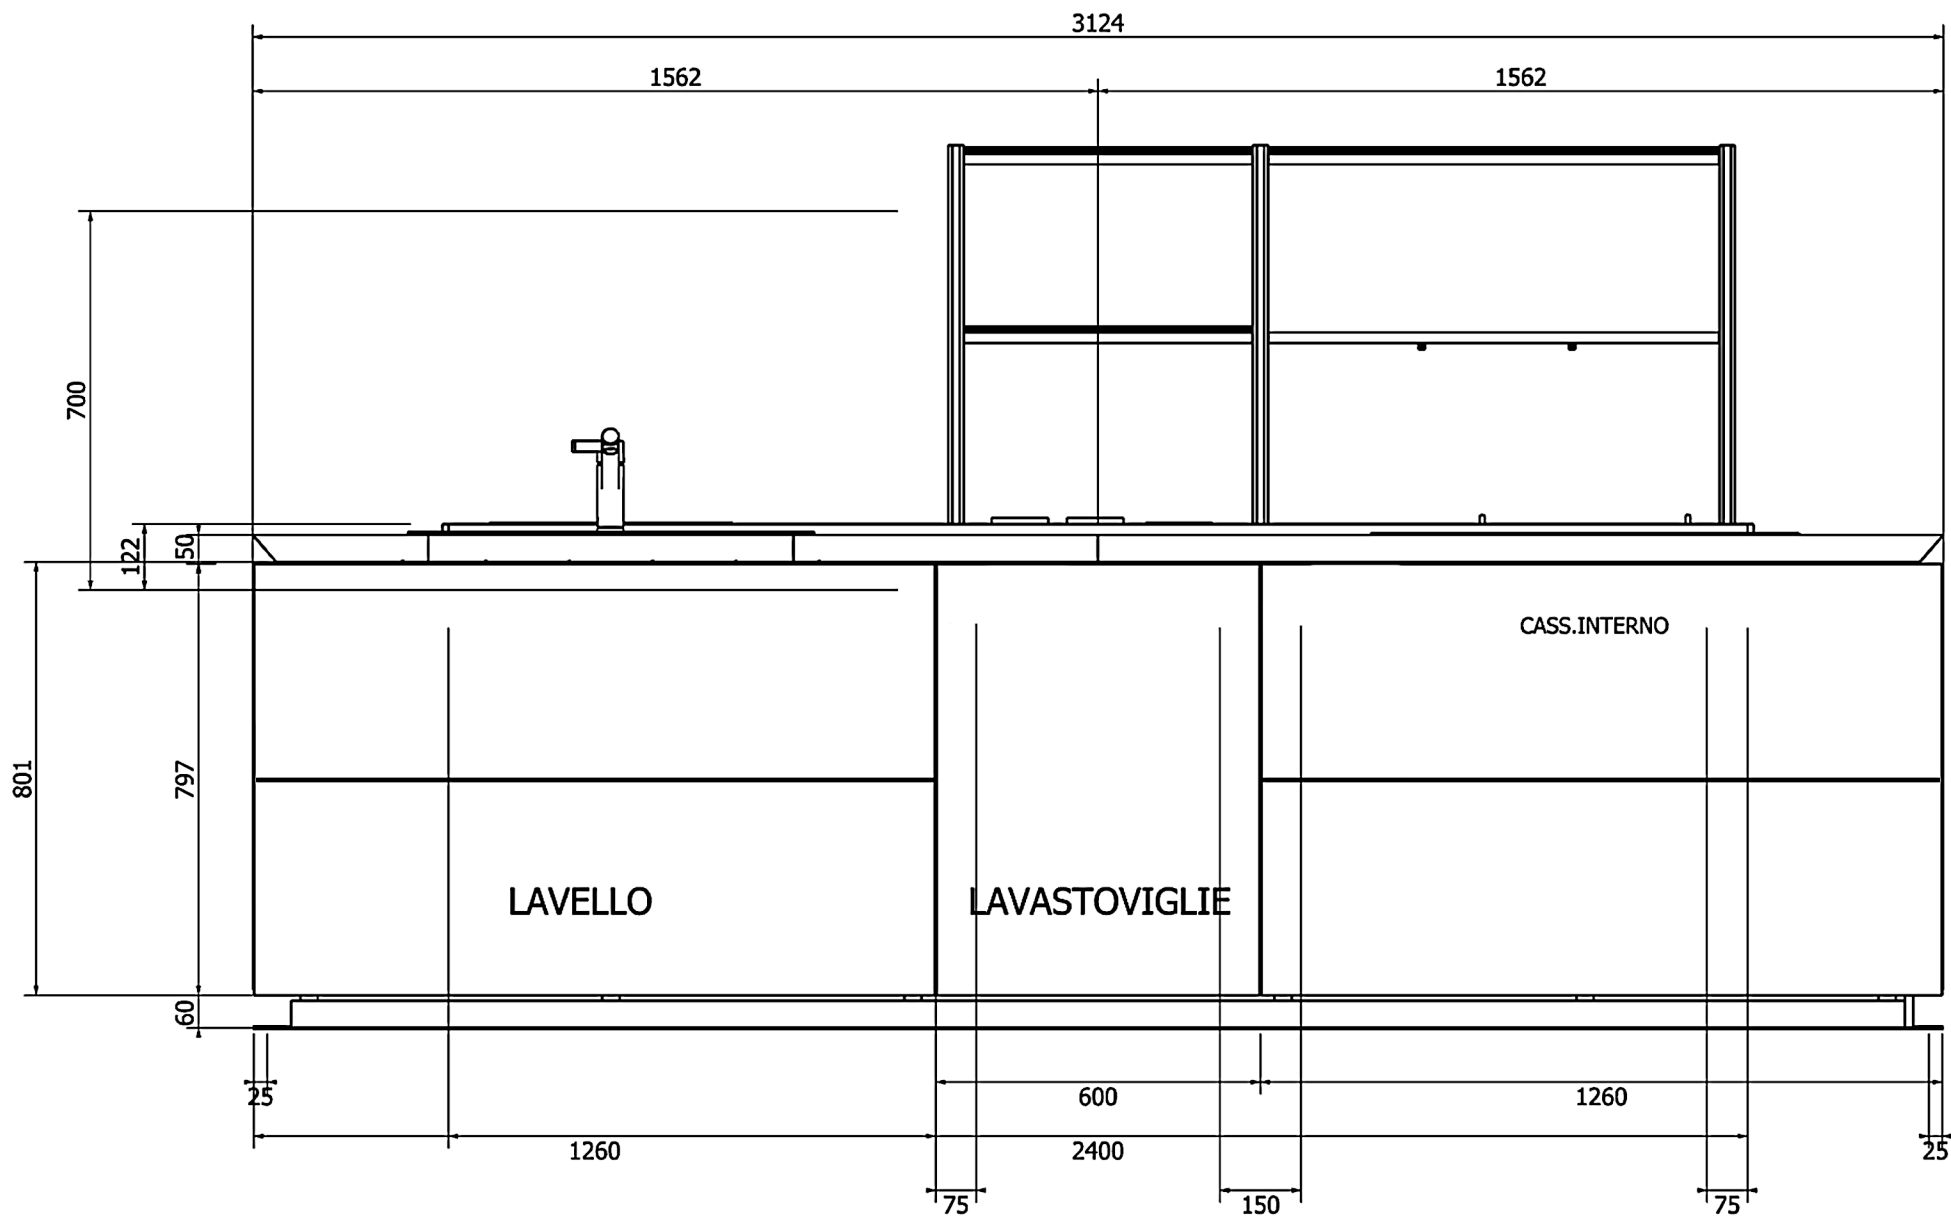

Rivenditore : Arredamenti Movalli snc

Località : Sesto Calende

Marca : Molteni&C - Dada Engineered

Modello : Intersection Isola